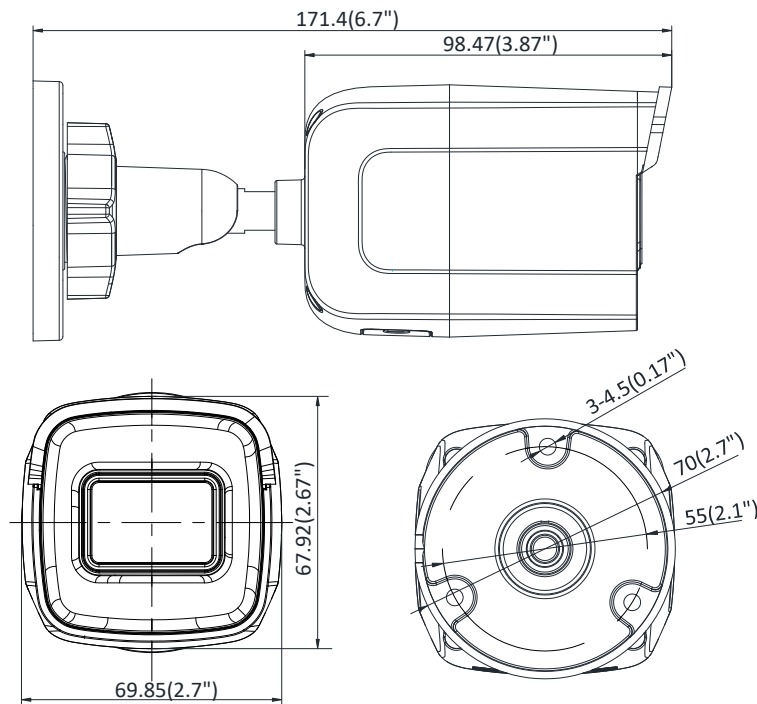

### Key Features

- Up to 8 megapixel high resolution
- Max. 3840 × 2160 @20fps
- 2.8 mm/4 mm/6 mm fixed lens, optional
- H.265, H.265+, H.264+, H.264
- 120dB WDR
- Powered by Darkfighter
- 12 VDC & PoE (802.3af, class 3)
- IR range: Up to 30 m
- Support on-board storage, up to 128 GB
- IP67, IK10
- BLC/3D DNR/ROI/HLC
- Color: 0.008 Lux @ (F1.2, AGC ON), 0.014 Lux @ (F1.6, AGC ON)

General Function	One-key reset, anti-flicker, three streams, heartbeat, mirror, password protection, privacy mask, watermark, IP address filter
Firmware Version	V5.5.80
API	ONVIF (PROFILE S, PROFILE G), ISAPI
Simultaneous Live View	Up to 6 channels
User/Host	Up to 32 users 3 levels: Administrator, Operator and User
Client	iVMS-4200, Hik-Connect, iVMS-5200, iVMS-4500
Web Browser	Plug-in required live view: IE8+, Chrome 41.0-44, Firefox 30.0-51, Safari 8.0-11 Plug-in free live view: Chrome 45.0+, Firefox 52.0+
<b>Interface</b>	
Communication Interface	1 RJ45 10M/100M self-adaptive Ethernet port
On-board Storage	Built-in micro SD/SDHC/SDXC slot, up to 128 GB
Reset Button	Yes
<b>Smart Feature-set</b>	
Behavior Analysis	Line crossing detection, intrusion detection, unattended baggage detection, object removal detection
Exception Detection	Scene change detection
Face Detection	Yes
<b>General</b>	
Operating Conditions	-30 °C to +60 °C (-22 °F to +140 °F), humidity 95% or less (non-condensing)
Power Supply	12 VDC ± 25%, 5.5 mm coaxial power plug PoE (802.3af, class 3)
Power Consumption	12 VDC, 0.5 A, max: 6 W PoE: (802.3af, 36 VDC to 57 VDC), 0.2 A to 0.1 A, max: 7.5 W
IR Range	Up to 30 m
Wavelength	850 nm
Protection Level	IP67, IK10
Material	Front cover: metal, back cover: metal, sun shield: plastic
Dimensions	Camera: 70 × 68 × 171 mm (2.8" × 2.7" × 6.7")
Weight	Camera: 400 g (0.9 lb.) With package: 700 g (1.5 lb.)

## Available Model

DS-2CD2085G1-I (2.8/4/6 mm)

**Dimension**

Unit: mm(inch)

**Accessory**

Distributed by

**DS-1280ZI-XS**  
Junction Box

**Headquarters**